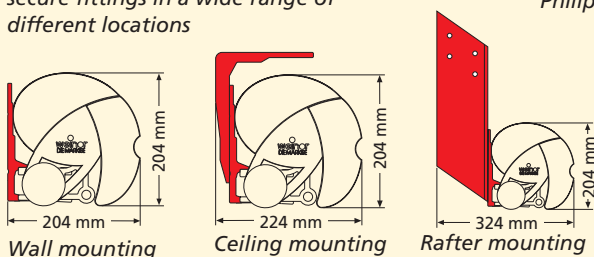

Reacting to all weathers: WeiTronic weather sensors

A wide range of **WeiTronic** weather sensors is available for motor-driven awnings: from a basic sun sensor to a sun and wind sensor or a sun, wind and rain sensor,

Depending on the version, they open the awning automatically in the sun and retract it in the wind and rain. That way they provide protection and safety, even when you are not at home.

CLICKFIT With an exceptionally long service life of 5,000 hours, you will find these quality Philips heating tubes very convincing. Replacing the tubes is quick and simple with the Philips Click-fit-System.

Perfect and simple mounting with secure fittings in a wide range of different locations