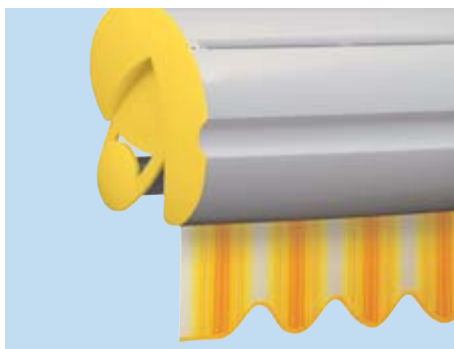

Optional flexible valance

The optional valance can be removed very quickly and put away in a safe place for the winter.

Technical details
Max. width/projection
Casing size
Coupled units
Crank operation
Motor drive
WeiTronic remote control *
Pitch angle adjustment
Choice of materials
47 standard RAL colours
Other RAL colours
8 trendy conservatory colours
Other structure colours
Side fittings in contrasting colours
Types of mounting
Lighting*

Semina
600 cm/350 cm
20.4 cm x 20.4 cm (W x H, without brackets)
No
Yes, optional
Yes, as standard
WeiTronic Combio-868 MA, WeiTronic Combio-868 HD, WeiTronic Combio-868 LD-AB, at extra cost (See main price list for suitable WeiTronic hand-held control units)
5° to 40°
Wide selection of fabrics from the current weinor collections
Yes
Yes, for an additional charge (10%)
Yes, for an additional charge (5%)
Yes, for an additional charge (15%)
Yes, for an additional charge
Wall, ceiling or rafter mounting
Light Bar Lux or Lux Design at extra cost (see main price list)