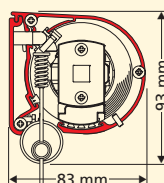

VertiTex Universal can be mounted on a wide variety of surfaces