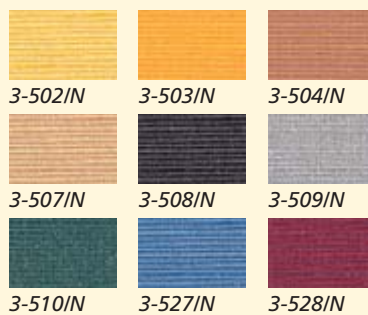

9 seamless acrylic fabrics

weinor awnings with a big choice of colours

Choose from 47 standard frame colours, 8 scratch-resistant and robust trendy conservatory colours (5% surcharge) as well as another 200 special RAL colours for your awning.