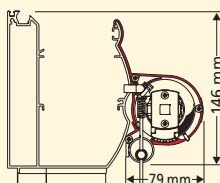

VertiTex WeiTop – for hanging in your guttering