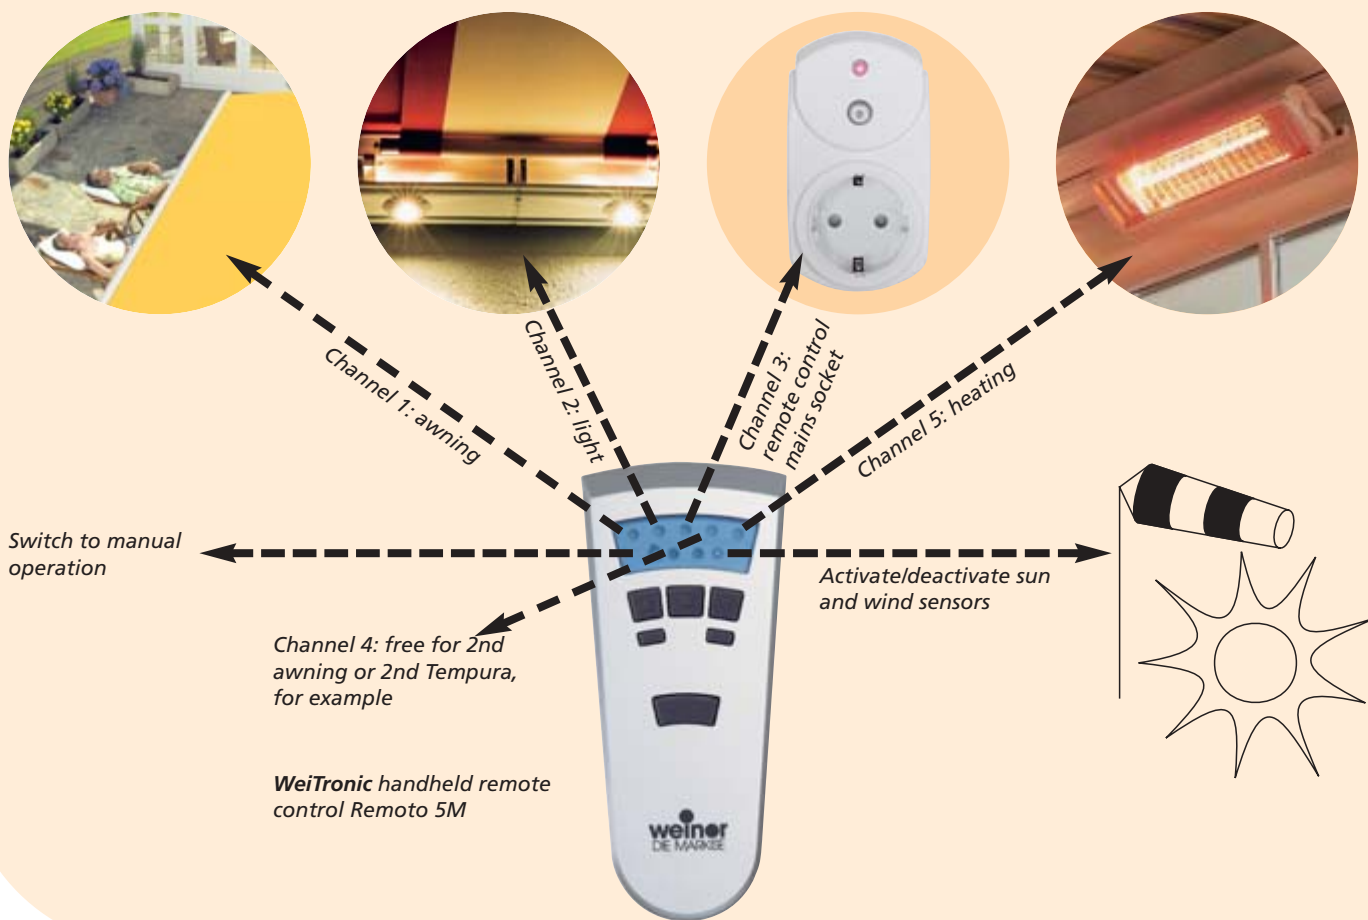

Sample functions

Required function	Required handheld remote controls	Required receivers	Required sensors
I. Open and retract an awning	> Remoto 1	+ Combio-868 MA	
II. Open and retract an awning + sun/wind sensor	> Remoto 1M	+ Combio-868 MA	+ Aero-868 Solar or Aero-868 AC 230 or Sensero-868 AC 230 Plus
III. Open and retract an awning + regulate and dim lighting (e.g. on Opal Lux)	> Remoto 5	+ Combio-868 MA + Combio-868 LD-AB	
IV. Open and retract an awning + regulate and dim lighting (e.g. on Opal Lux) + regulate and adjust heating system Tempura + sun and wind sensors	> Remoto 5M	+ Combio-868 MA + Combio-868 LD-AB + Combio-868 HD 1,5 kW	+ Aero-868 Solar or Aero-868 AC 230 or Sensero-868 AC 230 Plus