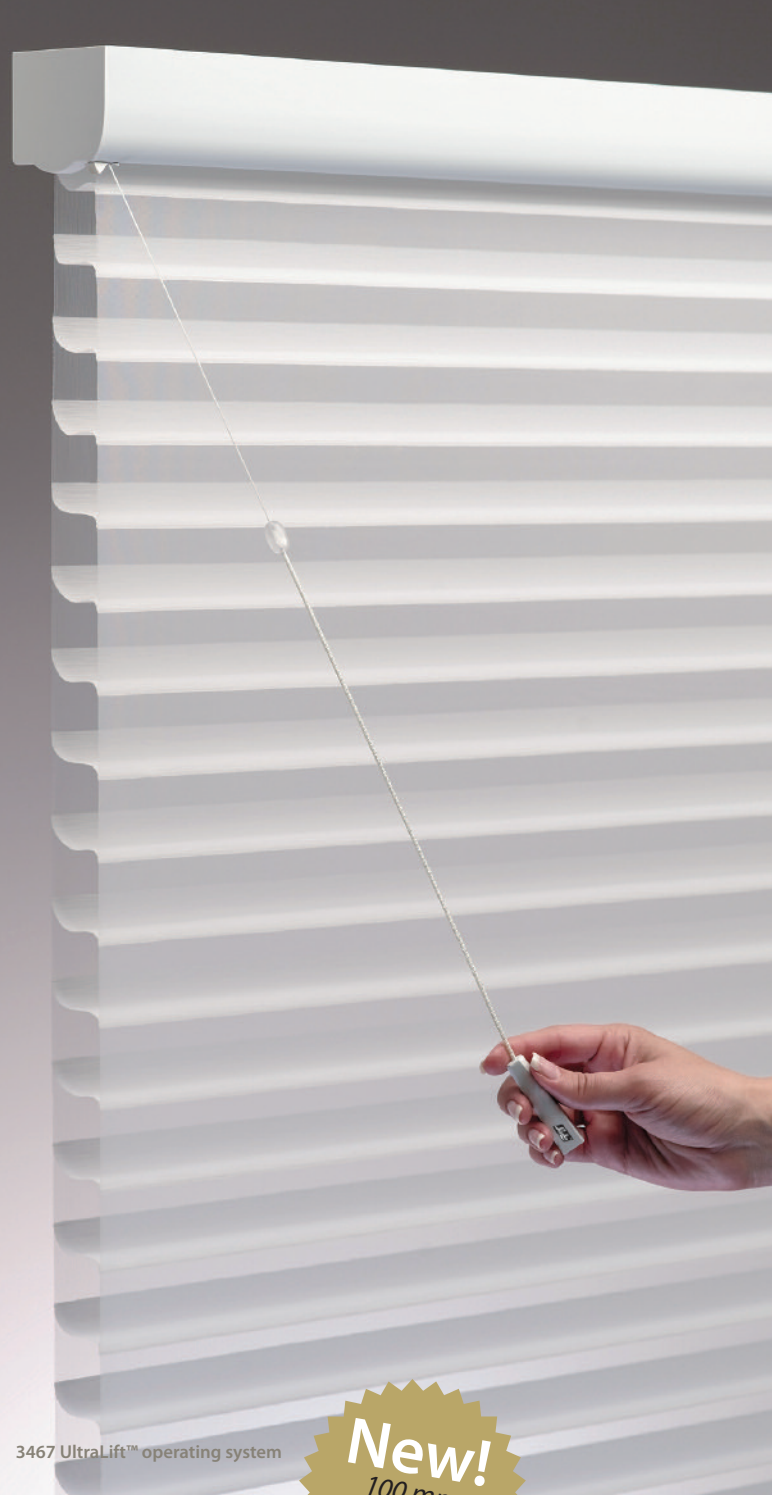

3467 UltraLift™ operating system

New!
100 mm
vane size &
UltraLift™