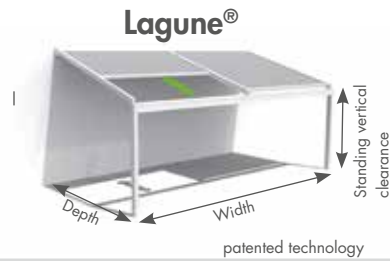

somfy.

An overview

Roof options	Rotating aluminium blades	Rotating aluminium blades
Dimensions		
Max. width/pivot	6200	6050
Max. depth/span	4000	4500
Max. vertical clearance height	2800	2800
Extendible	Multi-part extendible	Not extendible
Min. angle	no angle (0°)	no angle (0°)
Technical specifications		
Integrated water drainage	standard (Incl. PVC drainage pipes in column)	standard
Integrated cables	standard	not applicable
Integrated motor	standard	not applicable
Operating switch	not applicable	option
RTS operation	standard	standard
io-homecontrol® operation	not applicable	not applicable
Personalisation		
Triangle	not applicable	not applicable
Integrated vertical windproof screens	option	not applicable
Loggiawood® / Loggiascreen® Sliding door 4FIX	option	not applicable
Glass sliding walls	option	not applicable
Combination of glass sliding walls + integrated windproof screens	option	not applicable
Loggiawood® / Loggiascreen® Sliding door 4FIX	option	not applicable
Integrated windproof screens (mounting) with Fixscreen® 100 ^{EVO} Slim F/Fixscreen® 150 ^{EVO} F	not applicable	option
Options		
Integrated LED lighting	option	option
Beam® with Heat® & Sound®	option	option