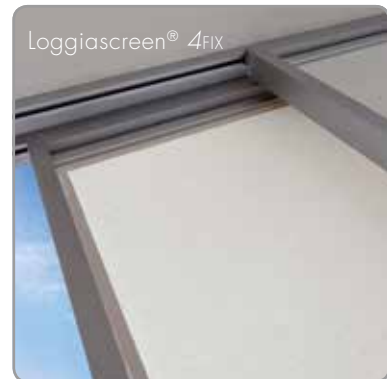

available Summer 2014

Loggia® Sliding Panels

With the vertical sun protection sliding panels we can influence the way sunlight penetrates your terrace covering (dynamic sun protection). The sliding sun protection panels are made of frames with:

Privacy

with rotating wooden or aluminium blades

- 1 use of aluminium blades

Loggialu®

- 2 use of wooden blades: fixed

- 3 use of sun protection screen

All of these types have specific characteristics with respect to sun protection and transparency. Depending on the functionality and aesthetics you want, you can make the right choice on the basis of those characteristics.