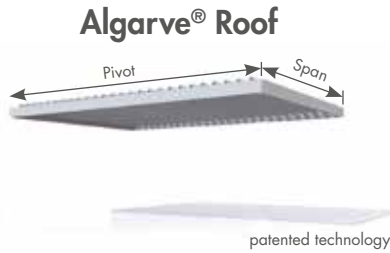

Thanks to Tahoma®, the new Somfy® user interface, your terrace covering can be operated from your smartphone, tablet or computer.

To give you optimal protection, we advise placing a rain and/or wind sensor.

somfy.

An overview

Roof options	Rotating aluminium blades	Rotating aluminium blades
Dimensions		
Max. width/pivot	6200	6050
Max. depth/span	4000	4500
Max. vertical clearance height	2800	2800
Extendible	Multi-part extendible	Not extendible
Min. angle	no angle (0°)	no angle (0°)
Technical specifications		
Integrated water drainage	standard (Incl. PVC drainage pipes in column)	standard
Integrated cables	standard	not applicable
Integrated motor	standard	not applicable
Operating switch	not applicable	option
RTS operation	standard	standard
io-homecontrol® operation	not applicable	not applicable
Personalisation		
Triangle	not applicable	not applicable
Integrated vertical windproof screens	option	not applicable
Loggiawood® / Loggiascreen® Sliding door 4FIX	option	not applicable
Glass sliding walls	option	not applicable
Combination of glass sliding walls + integrated windproof screens	option	not applicable
Loggiawood® / Loggiascreen® Sliding door 4FIX	option	not applicable
Integrated windproof screens (mounting) with Fixscreen® 100 ^{EVO} Slim F/Fixscreen® 150 ^{EVO} F	not applicable	option
Options		
Integrated LED lighting	option	option
Beam® with Heat® & Sound®	option	option