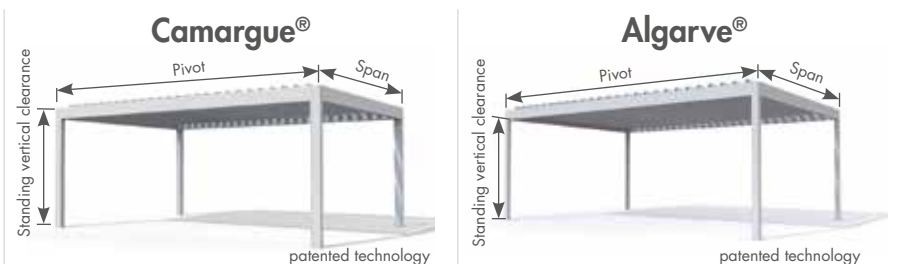

SWC X393*

SWC X391*

Automation

You can operate your terrace covering easily by means of Somfy® automation.

You can operate the roof and/or the screens of your terrace covering with a remote control. Depending on the desired use and the number of screens, you can choose from several different remote controls.

somfy.

An overview

Roof options	Rotating aluminium blades	Rotating aluminium blades
Dimensions		
Max. width/pivot	6200	6050
Max. depth/span	4000	4500
Max. vertical clearance height	2800	2800
Extendible	Multi-part extendible	Not extendible
Min. angle	no angle (0°)	no angle (0°)
Technical specifications		
Integrated water drainage	standard (Incl. PVC drainage pipes in column)	standard
Integrated cables	standard	not applicable
Integrated motor	standard	not applicable
Operating switch	not applicable	option
RTS operation	standard	standard
io-homecontrol® operation	not applicable	not applicable
Personalisation		
Triangle	not applicable	not applicable
Integrated vertical windproof screens	option	not applicable
Loggiawood® / Loggiascreen® Sliding door 4FIX	option	not applicable
Glass sliding walls	option	not applicable
Combination of glass sliding walls + integrated windproof screens	option	not applicable
Loggiawood® / Loggiascreen® Sliding door 4FIX	option	not applicable
Integrated windproof screens (mounting) with Fixscreen® 100 ^{EVO} Slim F/Fixscreen® 150 ^{EVO} F	not applicable	option
Options		
Integrated LED lighting	option	option
Beam® with Heat® & Sound®	option	option