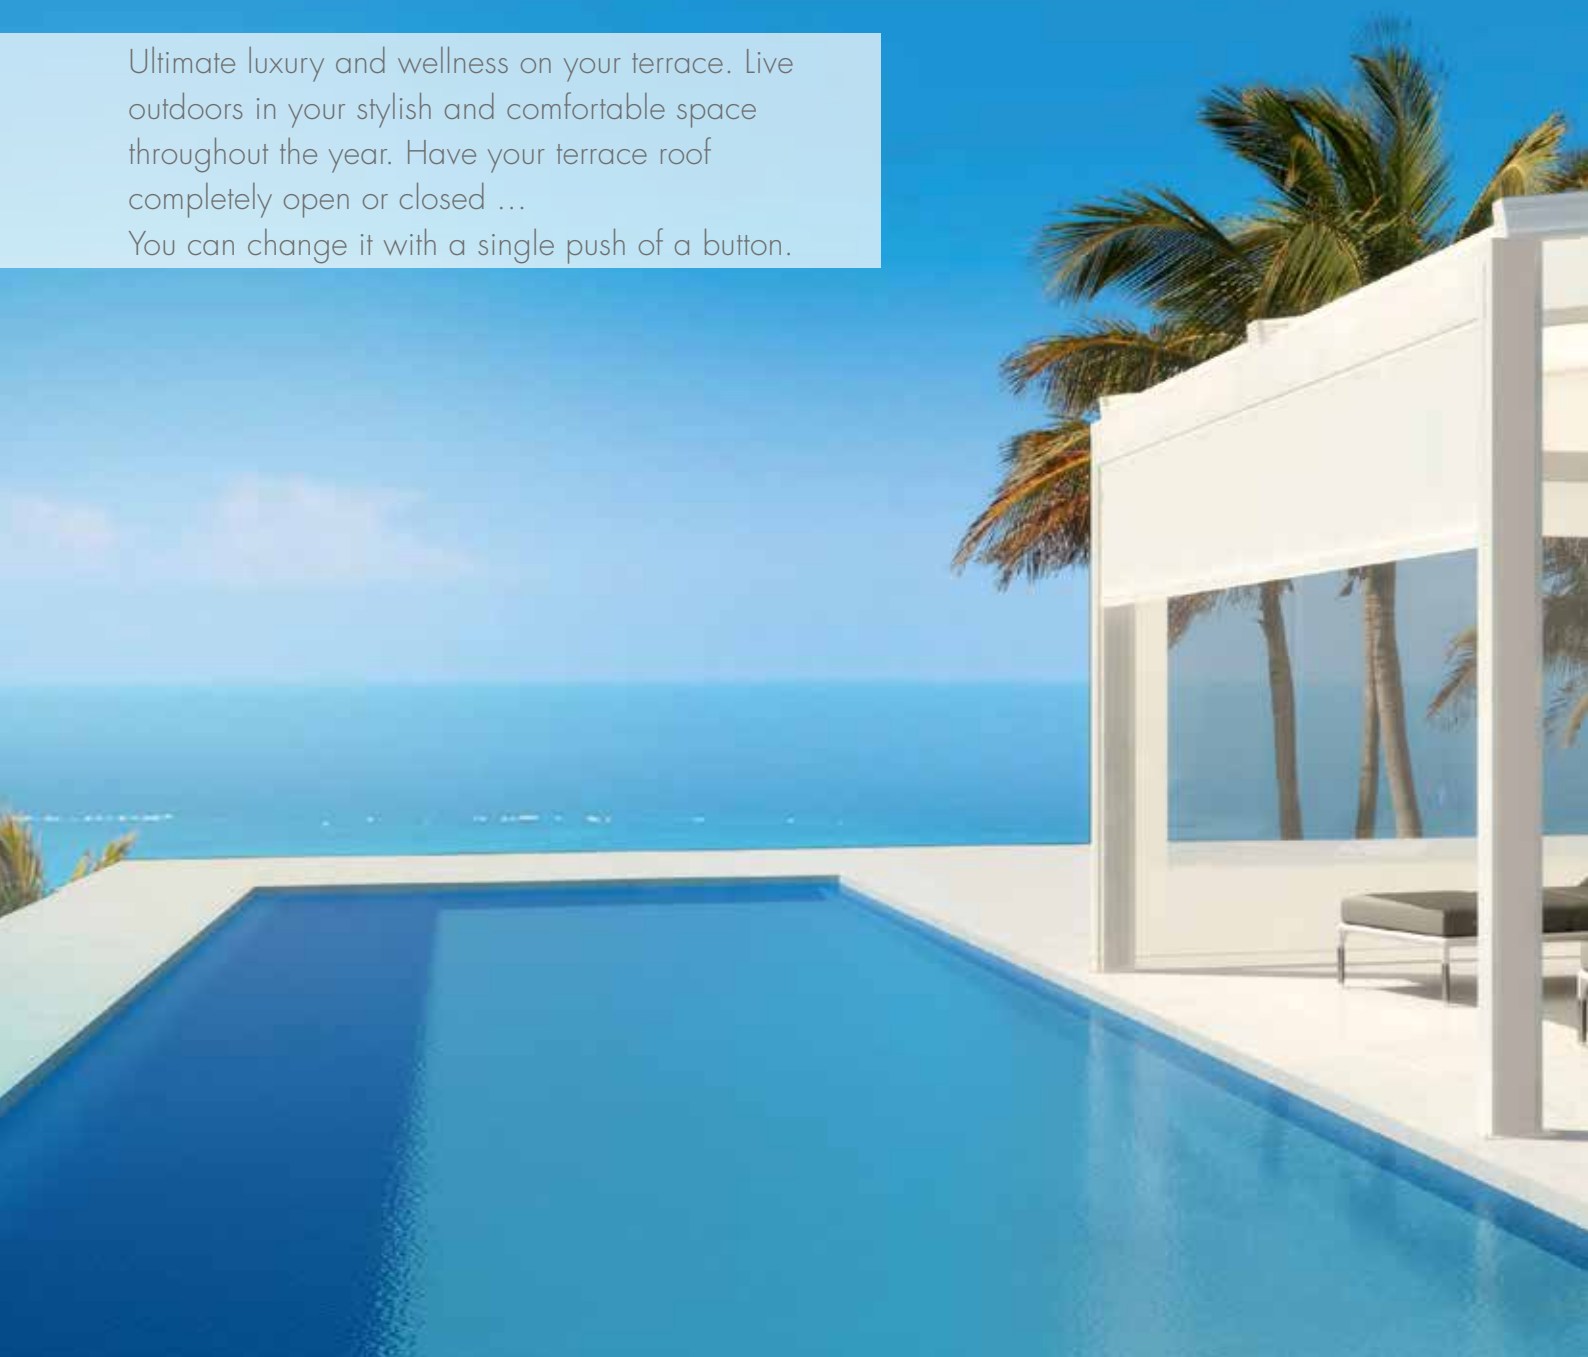

Lagune®

Ultimate luxury and wellness on your terrace. Live outdoors in your stylish and comfortable space throughout the year. Have your terrace roof completely open or closed ...

You can change it with a single push of a button.