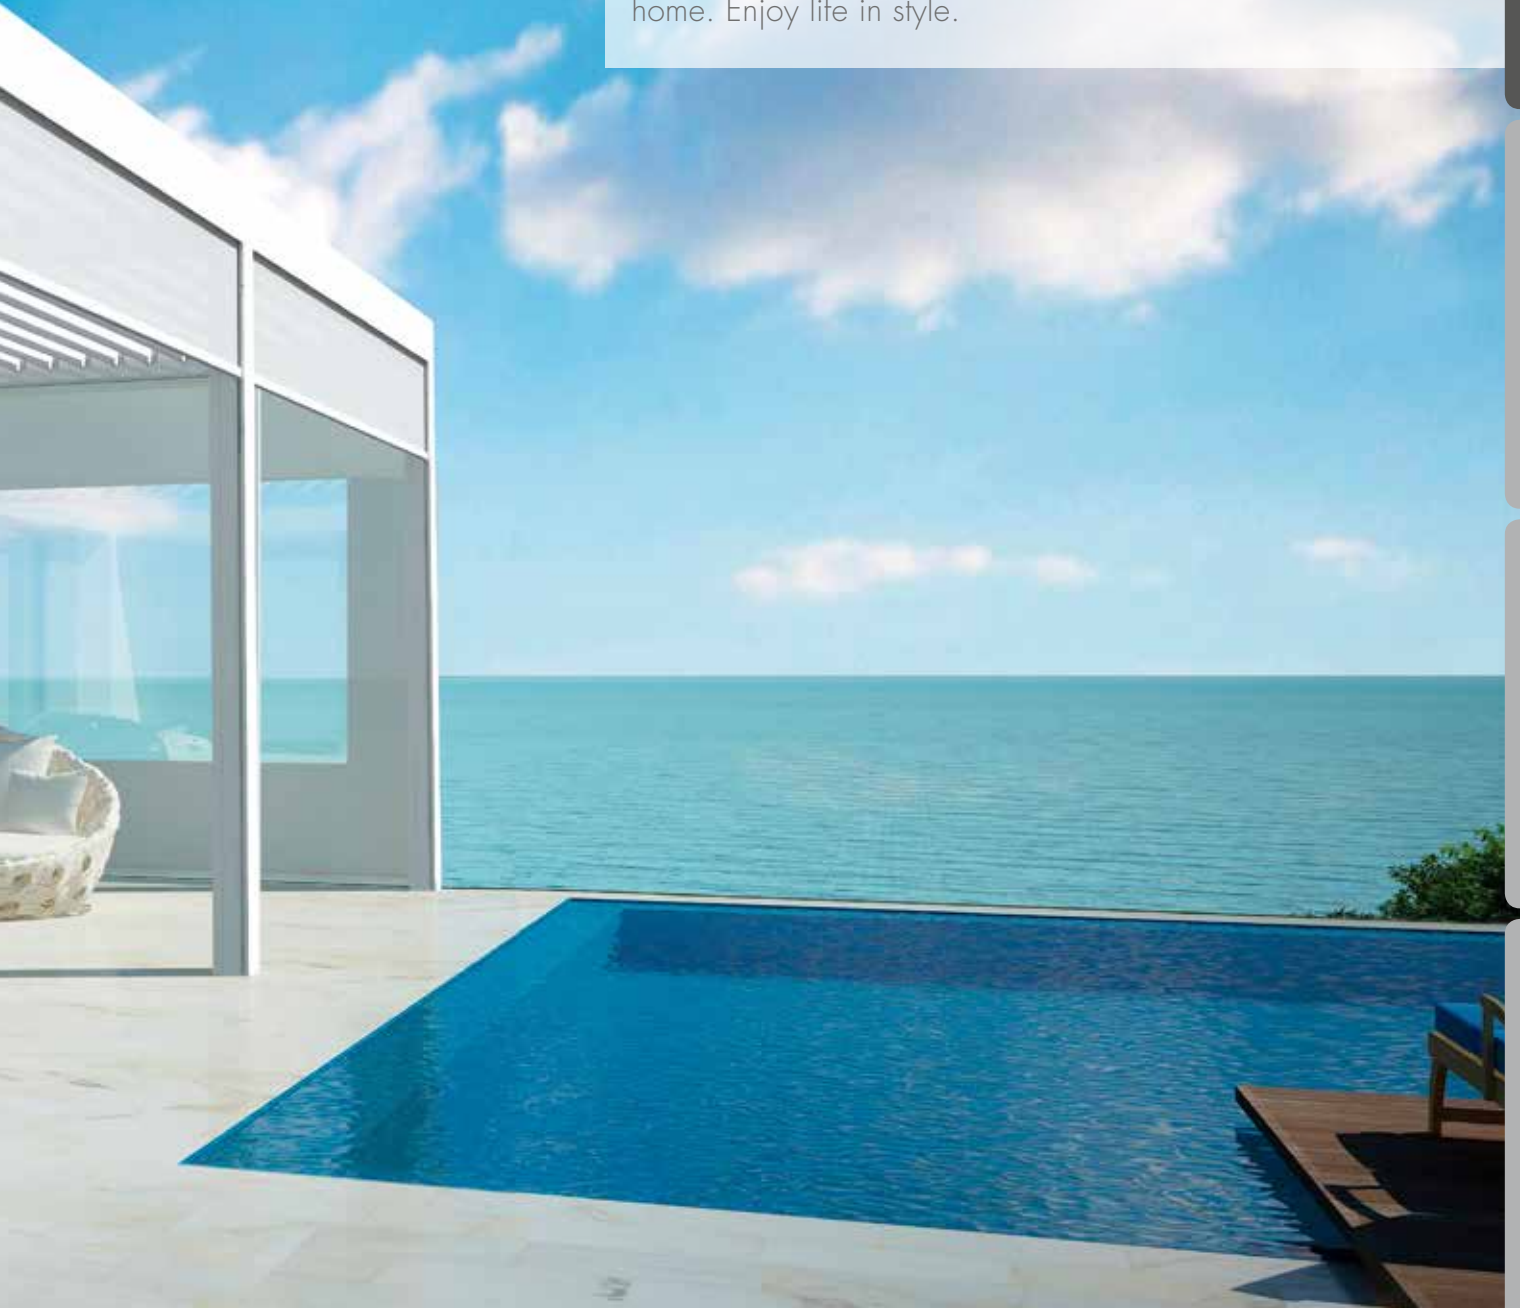

Experience how your life will change once you can spend more time outdoors. A timeless design and infinite options for personalisation...this terrace covering adapts to suit your home. Enjoy life in style.

CAMARGUE®

ALGARVE®

ALGARVE® ROOF

LAGUNE®